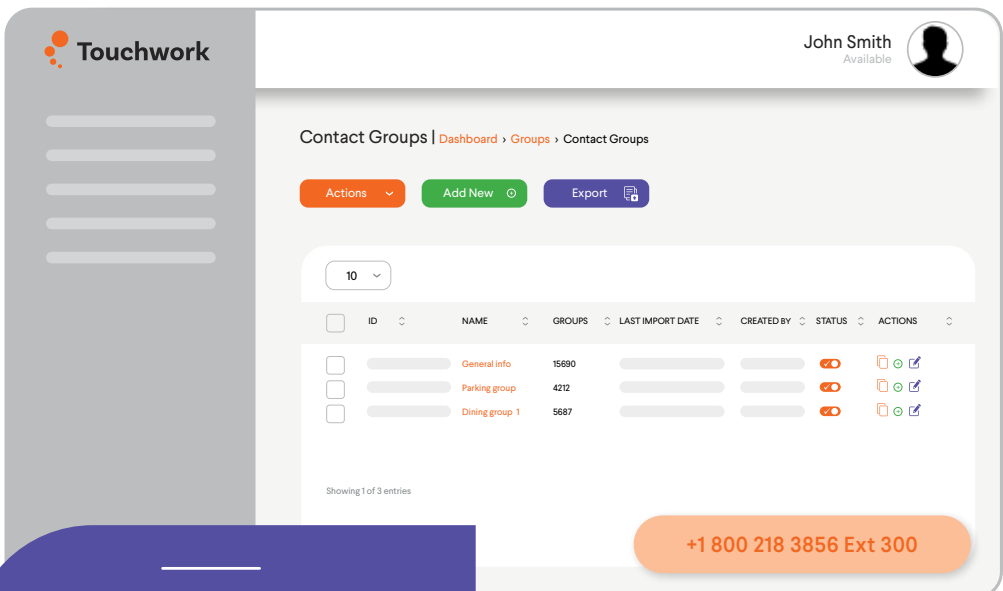

Boost engagement with targeted outbound messaging

MarketIT

Welcome to the newly enhanced **MarketIT**, a outbound marketing platform designed specifically for mass texting and SMS campaigns. Developed on a brand-new, dedicated platform, **MarketIT** streamlines functionality to make sending personalized and targeted text messages easier than ever before. With **MarketIT**, you can engage all of your customers or staff at once, reaching them instantly, anywhere, and at scale.

SMS messages are typically opened within 3 minutes of receipt, with open rates around 98%—significantly higher than emails (18%) and social media posts. This enhanced platform not only boosts customer engagement but also ensures your marketing and communication efforts are efficient and effective. Whether you're promoting special deals, announcing events, or sending important updates, **MarketIT** makes it easy to reach your customers where they are most likely to see it—their mobile devices

Ready to engage your stakeholders with ease?

Explore how **MarketIT** can amplify your marketing efforts today!

sales@touchwork.com

www.touchwork.com